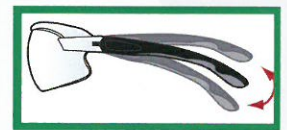

UV cut

Double aided
Anti-fog

Light weight

Angle adjustable
temple

Changable
Lens

Protect eye of workers
from flying objects and
airborne dust.

MP - 8222

Light weight

Angle adjustable
temple

Soft temple

Adjustable
nose pad

Soft nose
pad

UV cut

JIS Standard

Ansi Standard

Feathers

Angle-adjustable ratchet

Soft cushion nose

WORK chipping/cutting/buffing

SPECIFICATION

Material Lens	PC (Anti-fog Coating)
Frame	PC, Nylon
Temple	PC, Nylon,PVC

Protect eye of workers
from flying objects and
airborne dust.