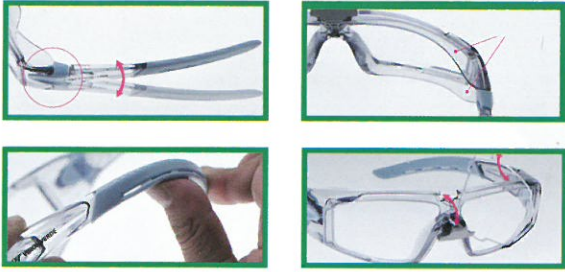

VD - 202FT

Feathers

WORK chipping/cutting/buffing

Soft cushion temple

Spring hinge for better

SPECIFICATION

Material Lens	PC (Anti-fog Coating)
Frame	PC, Nylon
Temple	PC, Nylon,PVC

JIS Standard

UV cut

Double aided
Anti-fog

Light weight

Angle adjustable
temple

Changable
Lens

Protect eye of workers
from flying objects and
airborne dust.

MP - 8222

Light weight

Angle adjustable
temple

Soft temple

Adjustable
nose pad

Soft nose
pad

UV cut

JIS Standard

Ansi Standard

Feathers

Angle-adjustable ratchet

Soft cushion nose

WORK chipping/cutting/buffing

SPECIFICATION

Material Lens	PC (Anti-fog Coating)
Frame	PC, Nylon
Temple	PC, Nylon,PVC

Protect eye of workers
from flying objects and
airborne dust.